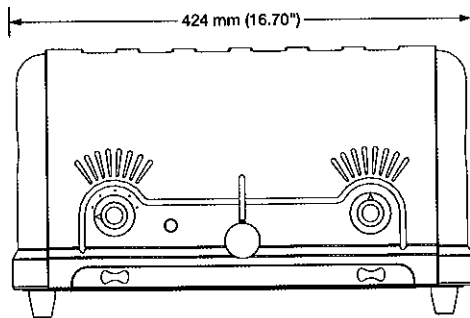

Model
TPU-230-4

Model
TPU-230-6

Nothing less than the best.

SLOT TOASTERS

Models TPU-230-4, -230-6

FRONT VIEW

Model TPU-230-4

SIDE VIEW

FRONT VIEW

Model TPU-230-6

SIDE VIEW

SPECIFICATIONS

| Model | Volts | kW | Type | Shipping Weight |
|-----------|-------|-----|------|-----------------|
| TPU-230-4 | 230 | 2.0 | All | 8 kg (18 lbs.) |
| TPU-230-6 | 230 | 2.9 | All | 10 kg (22 lbs.) |

DIMENSIONS

TPU-230-4: 320 W x 262 D x 246 H mm
(12.59" x 10.31" x 9.67").

TPU-230-6: 424 W x 262 D x 245 H mm
(16.70" x 10.31" x 9.63").

Slot Opening – TPU-230-4: 25 W x 121 D mm (1" x 4.75").
– TPU-230-6: 25 W x 121 D mm (1" x 4.75").