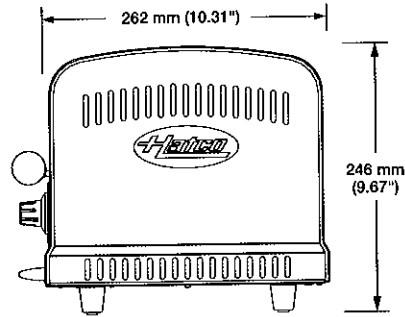

Model
TPU-230-4

Model
TPU-230-6

Nothing less than the best.

SLOT TOASTERS

Models TPU-230-4, -230-6

FRONT VIEW

Model TPU-230-4

SIDE VIEW

FRONT VIEW

Model TPU-230-6

SIDE VIEW

SPECIFICATIONS

| Model | Volts | kW | Type | Shipping Weight |
|-----------|-------|-----|------|-----------------|
| TPU-230-4 | 230 | 2.0 | All | 8 kg (18 lbs.) |
| TPU-230-6 | 230 | 2.9 | All | 10 kg (22 lbs.) |

DIMENSIONS

TPU-230-4: 320 W x 262 D x 246 H mm
(12.59" x 10.31" x 9.67").

TPU-230-6: 424 W x 262 D x 245 H mm
(16.70" x 10.31" x 9.63").

Slot Opening – TPU-230-4: 25 W x 121 D mm (1" x 4.75").
– TPU-230-6: 25 W x 121 D mm (1" x 4.75").