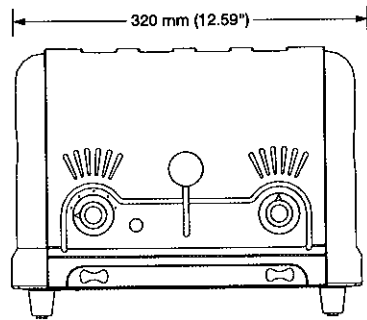

Model
TPU-230-4

Model
TPU-230-6

Nothing less than the best.

SLOT TOASTERS

Models TPU-230-4, -230-6

FRONT VIEW

Model TPU-230-4

SIDE VIEW

FRONT VIEW

Model TPU-230-6

SIDE VIEW

SPECIFICATIONS

| Model | Volts | kW | Type | Shipping Weight |
|-----------|-------|-----|------|-----------------|
| TPU-230-4 | 230 | 2.0 | All | 8 kg (18 lbs.) |
| TPU-230-6 | 230 | 2.9 | All | 10 kg (22 lbs.) |

DIMENSIONS

TPU-230-4: 320 W x 262 D x 246 H mm
(12.59" x 10.31" x 9.67").

TPU-230-6: 424 W x 262 D x 245 H mm
(16.70" x 10.31" x 9.63").

Slot Opening – TPU-230-4: 25 W x 121 D mm (1" x 4.75").
– TPU-230-6: 25 W x 121 D mm (1" x 4.75").