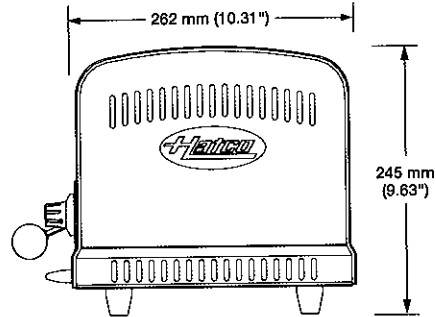

Model
TPU-230-4

Model
TPU-230-6

Nothing less than the best.

SLOT TOASTERS

Models TPU-230-4, -230-6

FRONT VIEW

Model TPU-230-4

SIDE VIEW

FRONT VIEW

Model TPU-230-6

SIDE VIEW

SPECIFICATIONS

| Model | Volts | kW | Type | Shipping Weight |
|-----------|-------|-----|------|-----------------|
| TPU-230-4 | 230 | 2.0 | All | 8 kg (18 lbs.) |
| TPU-230-6 | 230 | 2.9 | All | 10 kg (22 lbs.) |

DIMENSIONS

TPU-230-4: 320 W x 262 D x 246 H mm
(12.59" x 10.31" x 9.67").

TPU-230-6: 424 W x 262 D x 245 H mm
(16.70" x 10.31" x 9.63").

Slot Opening – TPU-230-4: 25 W x 121 D mm (1" x 4.75").
– TPU-230-6: 25 W x 121 D mm (1" x 4.75").